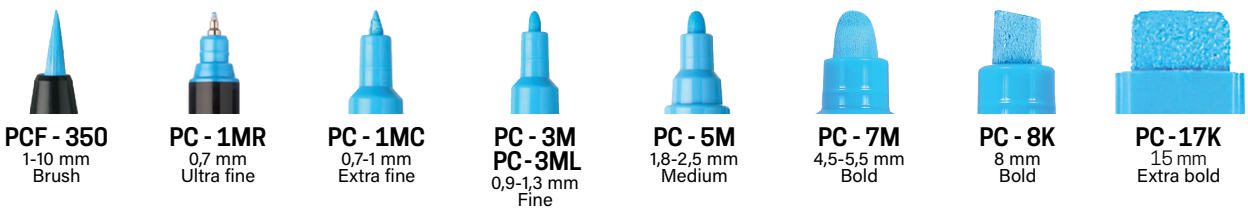

COLOUR CHART

THE 55 COLOURS OF CREATION

Metallic colours

Gold Silver	Gold Silver	Gold Silver	Gold Silver Bronze	Gold Silver Bronze Metallic blue Metallic violet Metallic pink Metallic red Metallic green	Gold Silver Bronze Metallic blue Metallic violet Metallic pink Metallic red Metallic green	Gold Silver
----------------	----------------	----------------	--------------------------	---	---	----------------

Fluoro colours

Fluo pink	Red fluo	Fluo orange	Yellow fluo	Fluo pink	Red fluo	Fluo orange	Fluo light orange	Yellow fluo	Green fluo
-----------	----------	-------------	-------------	-----------	----------	-------------	-------------------	-------------	------------

Glitter colours

Blue	Light blue	Violet	Pink	Red	Orange	Yellow	Green
------	------------	--------	------	-----	--------	--------	-------

Classic colours

Black White	Black White	Black White Grey	Black White Grey Dark brown Brown Ivory Beige	Black White Grey Dark brown Brown Ivory Beige	Black White Grey	Black White Grey	Black White
Dark blue Light blue	Dark blue Light blue	Dark blue Light blue	Dark blue Light blue	Dark blue Light blue	Dark blue Light blue	Dark blue Light blue Turquoise	Dark blue Light blue
		Slate grey	Slate grey	Slate grey	Slate grey	Slate grey	
	Violet	Violet	Sky blue Slate grey Lilac Violet Fuchsia Pink	Sky blue Slate grey Lilac Violet	Violet	Violet	
Pink	Pink	Pink	Light pink Red Dark red Red wine Orange Bright yellow Light orange Yellow	Light pink Red Dark red Red wine Orange Bright yellow Light orange Yellow	Pink Corail pink Light pink Red	Pink	Pink
Red	Red	Red	Red wine Orange Bright yellow Light orange Yellow	Red wine Orange Bright yellow Light orange Yellow	Red	Red	Red
Yellow	Yellow	Light orange Yellow Straw yellow	Apple green Light green	Apple green Light green Aqua green Green Emerald green Khaki green	Red wine Orange Bright yellow Light orange Yellow	Red wine Orange Bright yellow Light orange Yellow	Yellow
Green	Green	Green	Green	Green	Green	Green	Green